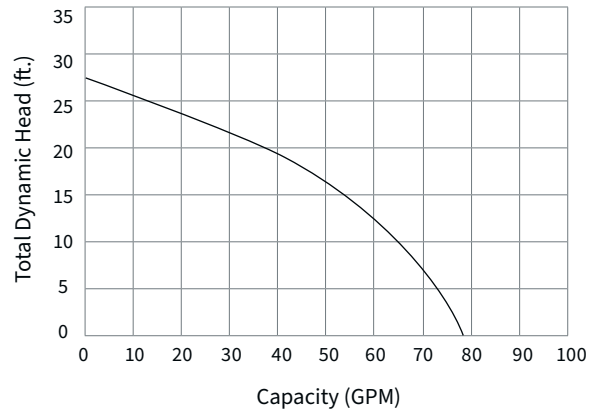

65  
GPM\*

Maintains full performance as each pump individually operates from either AC power source, with a steady pumping capacity rated at 65 GPM (\*at 10' of head).

The Ion Genesis<sup>®</sup> controls and alternates each pump without moving parts. Warns of excessive run time, high water level, pump or sensor failure, and additional issues.

## System Performance

## Pump Performance