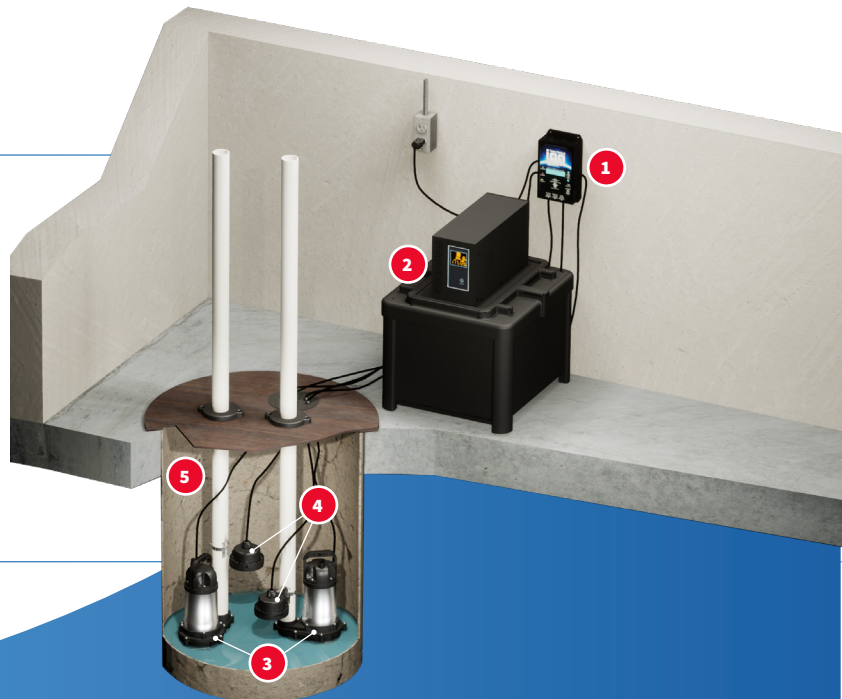

## Pump Performance

## System Specifications

- 1/2 HP pump with PSC, energy efficient motor: 5.8 amps
- Up to 78 GPM
- Fully automatic, converts 24 volt DC to 120 volt AC when power is off
- Ion Genesis® controller alternates each pump and alarms
- Runs 1/3 HP pump on AC or DC power
- Inverter has digital display, tells status of system at all times
- Requires two 12 volt deep cycle AGM batteries (batteries are NOT included)
- Non-corrosive battery enclosure

- Includes Ion digital level control sensors with no moving parts
- First of its kind solid-state sensing technology with no moving parts
- Multipoint sealing mechanism that supersedes single surface seals
- Quick and easy installation
- 3 year warranty

### Typical Installation Diagram

1. Ion Genesis Controller
2. Battery box with inverter
3. 1/2 HP BA50 sump pump
4. Ion+ digital level control/alarm sensor
5. Recommended minimum basin size: 18" x 24" (not included)