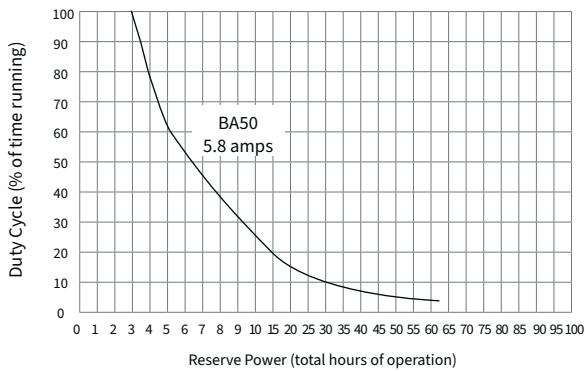

65  
GPM\*

Maintains full performance as each pump individually operates from either AC power source, with a steady pumping capacity rated at 65 GPM (\*at 10' of head).

The Ion Genesis<sup>®</sup> controls and alternates each pump without moving parts. Warns of excessive run time, high water level, pump or sensor failure, and additional issues.

## Pump Performance