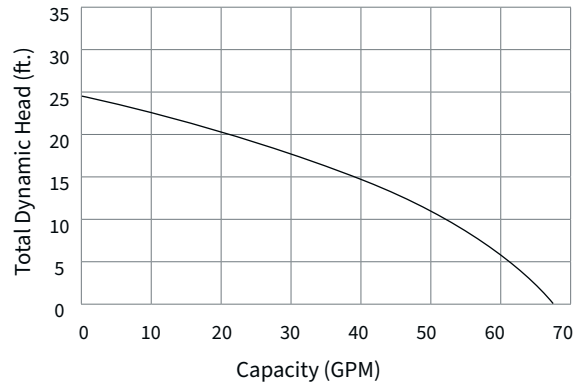

53  
GPM\*

Maintains full performance as pump continues to operate from either AC power source, with a steady pumping capacity rated at 53 GPM (\*at 10' of head).

The Ion Genesis<sup>®</sup> controls and alternates each pump without moving parts. Warns of excessive run time, high water level, pump or sensor failure, and additional issues.

## System Performance

## Pump Performance