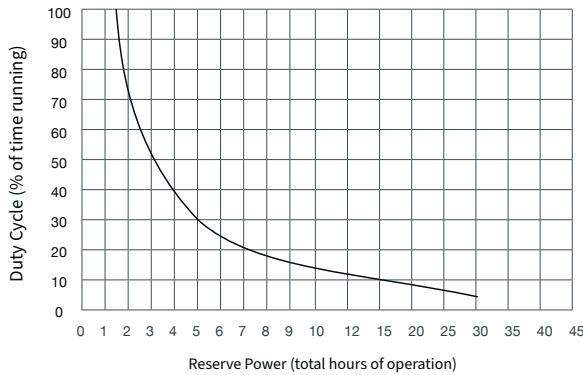

System Performance