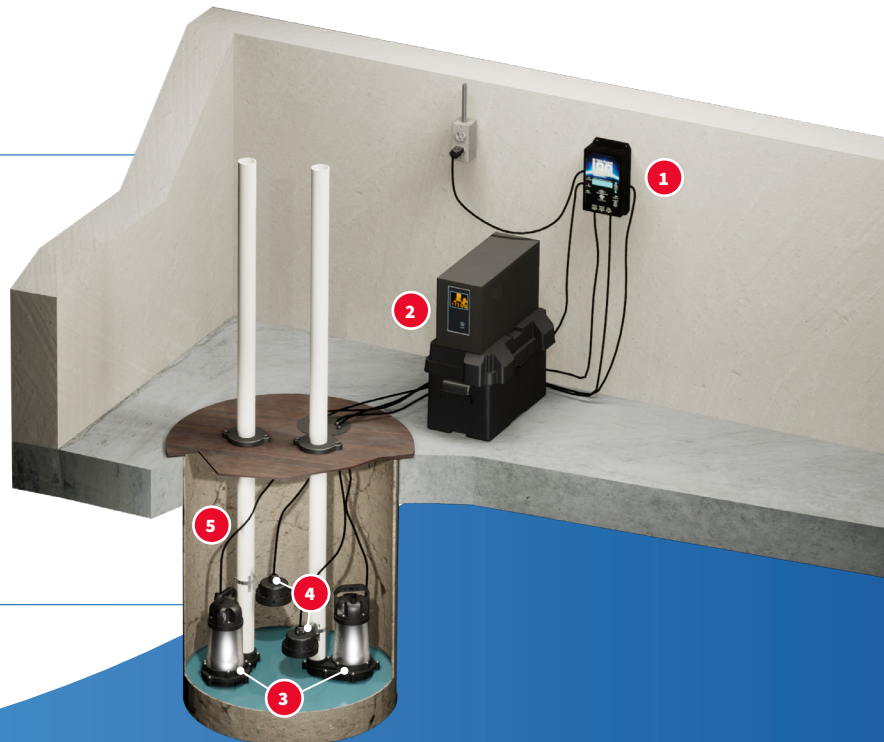

## Pump Performance

## System Specifications

- 1/3 HP pump with PSC, energy efficient motor: 4.5 amps
- Up to 68 GPM
- Fully automatic, converts 12V DC to 120V AC when power is off
- Ion Genesis controller alternates each pump and alarms
- Runs 1/3 HP pump on AC or DC power
- Inverter has digital display, tells status of system at all times
- Uses one 12V deep cycle AGM battery (*battery is NOT included*)
- Non-corrosive battery enclosure
- Includes Ion digital level control sensors with no moving parts
- First of its kind solid-state sensing technology with no moving parts
- Multipoint sealing mechanism that supersedes single surface seals
- Quick and easy installation
- 3 year warranty

### Typical Installation Components

1. Ion Genesis controller
2. Battery box with inverter
3. 1/3 HP BA33 sump pumps
4. Ion digital level control sensors
5. Recommended minimum basin size: 18" x 24" (not included)